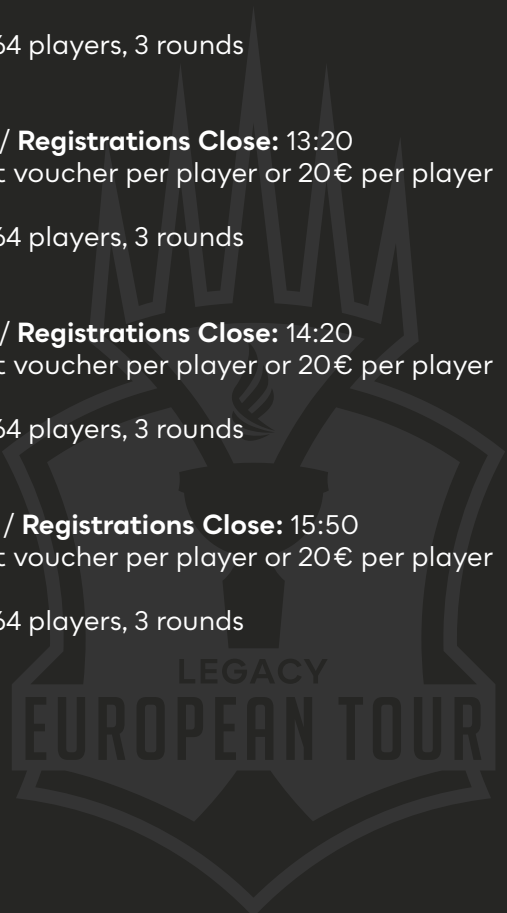

20/08 SCHEDULED SIDE EVENTS

Modern

Start time: 12:30 / **Registrations Close:** 12:20

Entry Fee: 1 event voucher per player or 20€ per player

Prizes and info:

Common Prizes, 64 players, 3 rounds

Legacy

Start time: 13:30 / **Registrations Close:** 13:20

Entry Fee: 1 event voucher per player or 20€ per player

Prizes and info:

Common Prizes, 64 players, 3 rounds

Standard

Start time: 14:30 / **Registrations Close:** 14:20

Entry Fee: 1 event voucher per player or 20€ per player

Prizes and info:

Common Prizes, 64 players, 3 rounds

Pioneer

Start time: 16:00 / **Registrations Close:** 15:50

Entry Fee: 1 event voucher per player or 20€ per player

Prizes and info:

Common Prizes, 64 players, 3 rounds