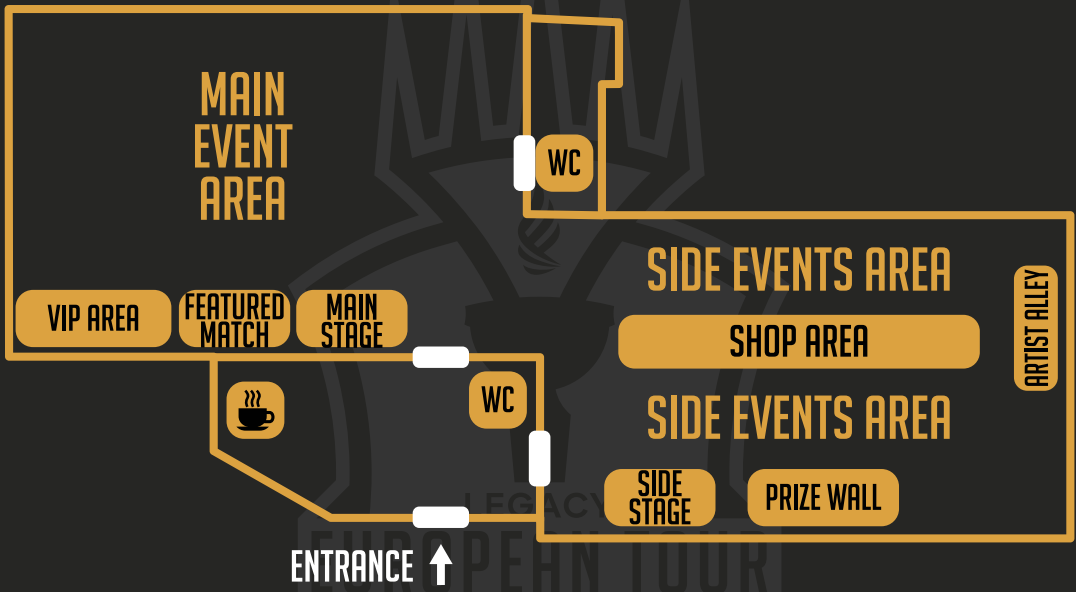

You can buy your ticket for Last Chance Qualifier or Classic Qualifier on site at the Side Stage [**See Venue's Map below**] - **While supplies last.**

You can subscribe for Side Events at the Side Stage [**See Venue's Map below**].

Scheduled and On-Demand Side Events have different queues highlighted by their respective roll-ups, you can find both at the Side Stage [**See Venue's Map below**].

If you need any kind of information you can refer to the Info-Point located at the Prize Wall [**See Venue's Map below**].

# VENUE'S MAP