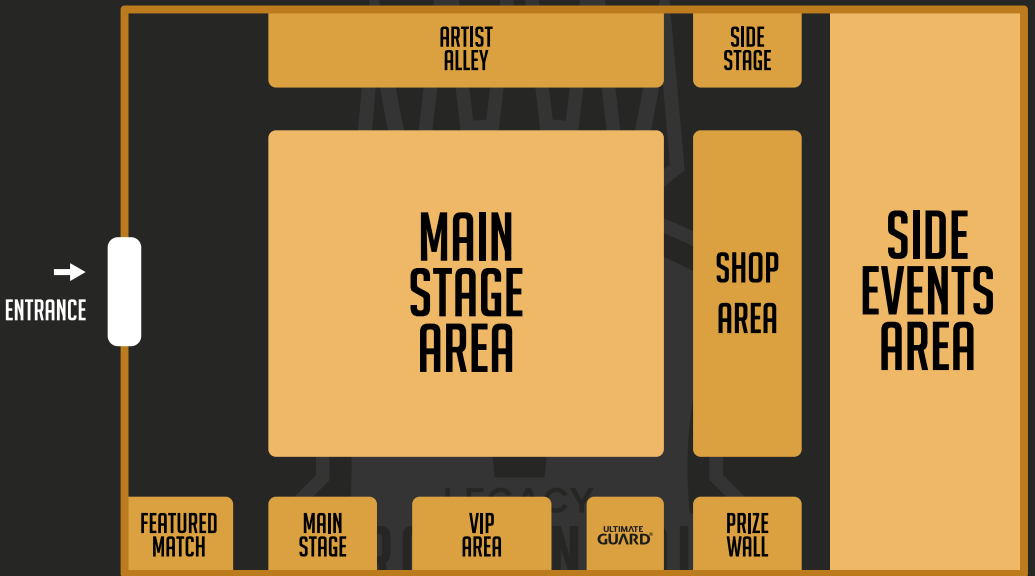

VENUE'S MAP