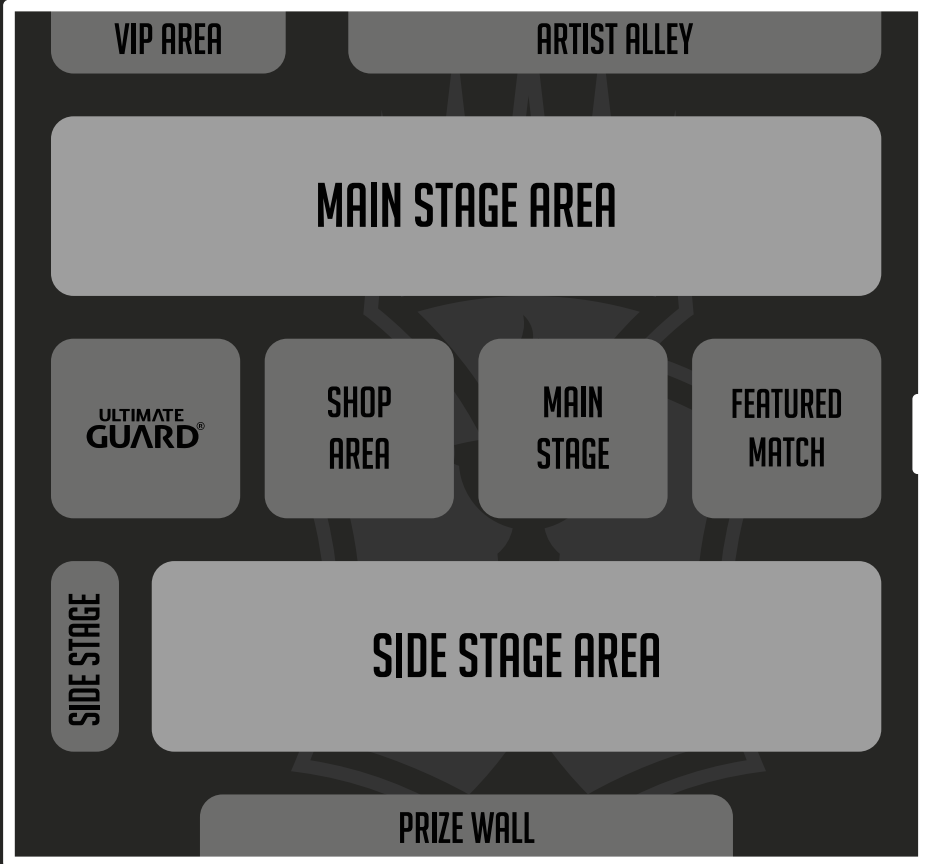

VENUE'S MAP